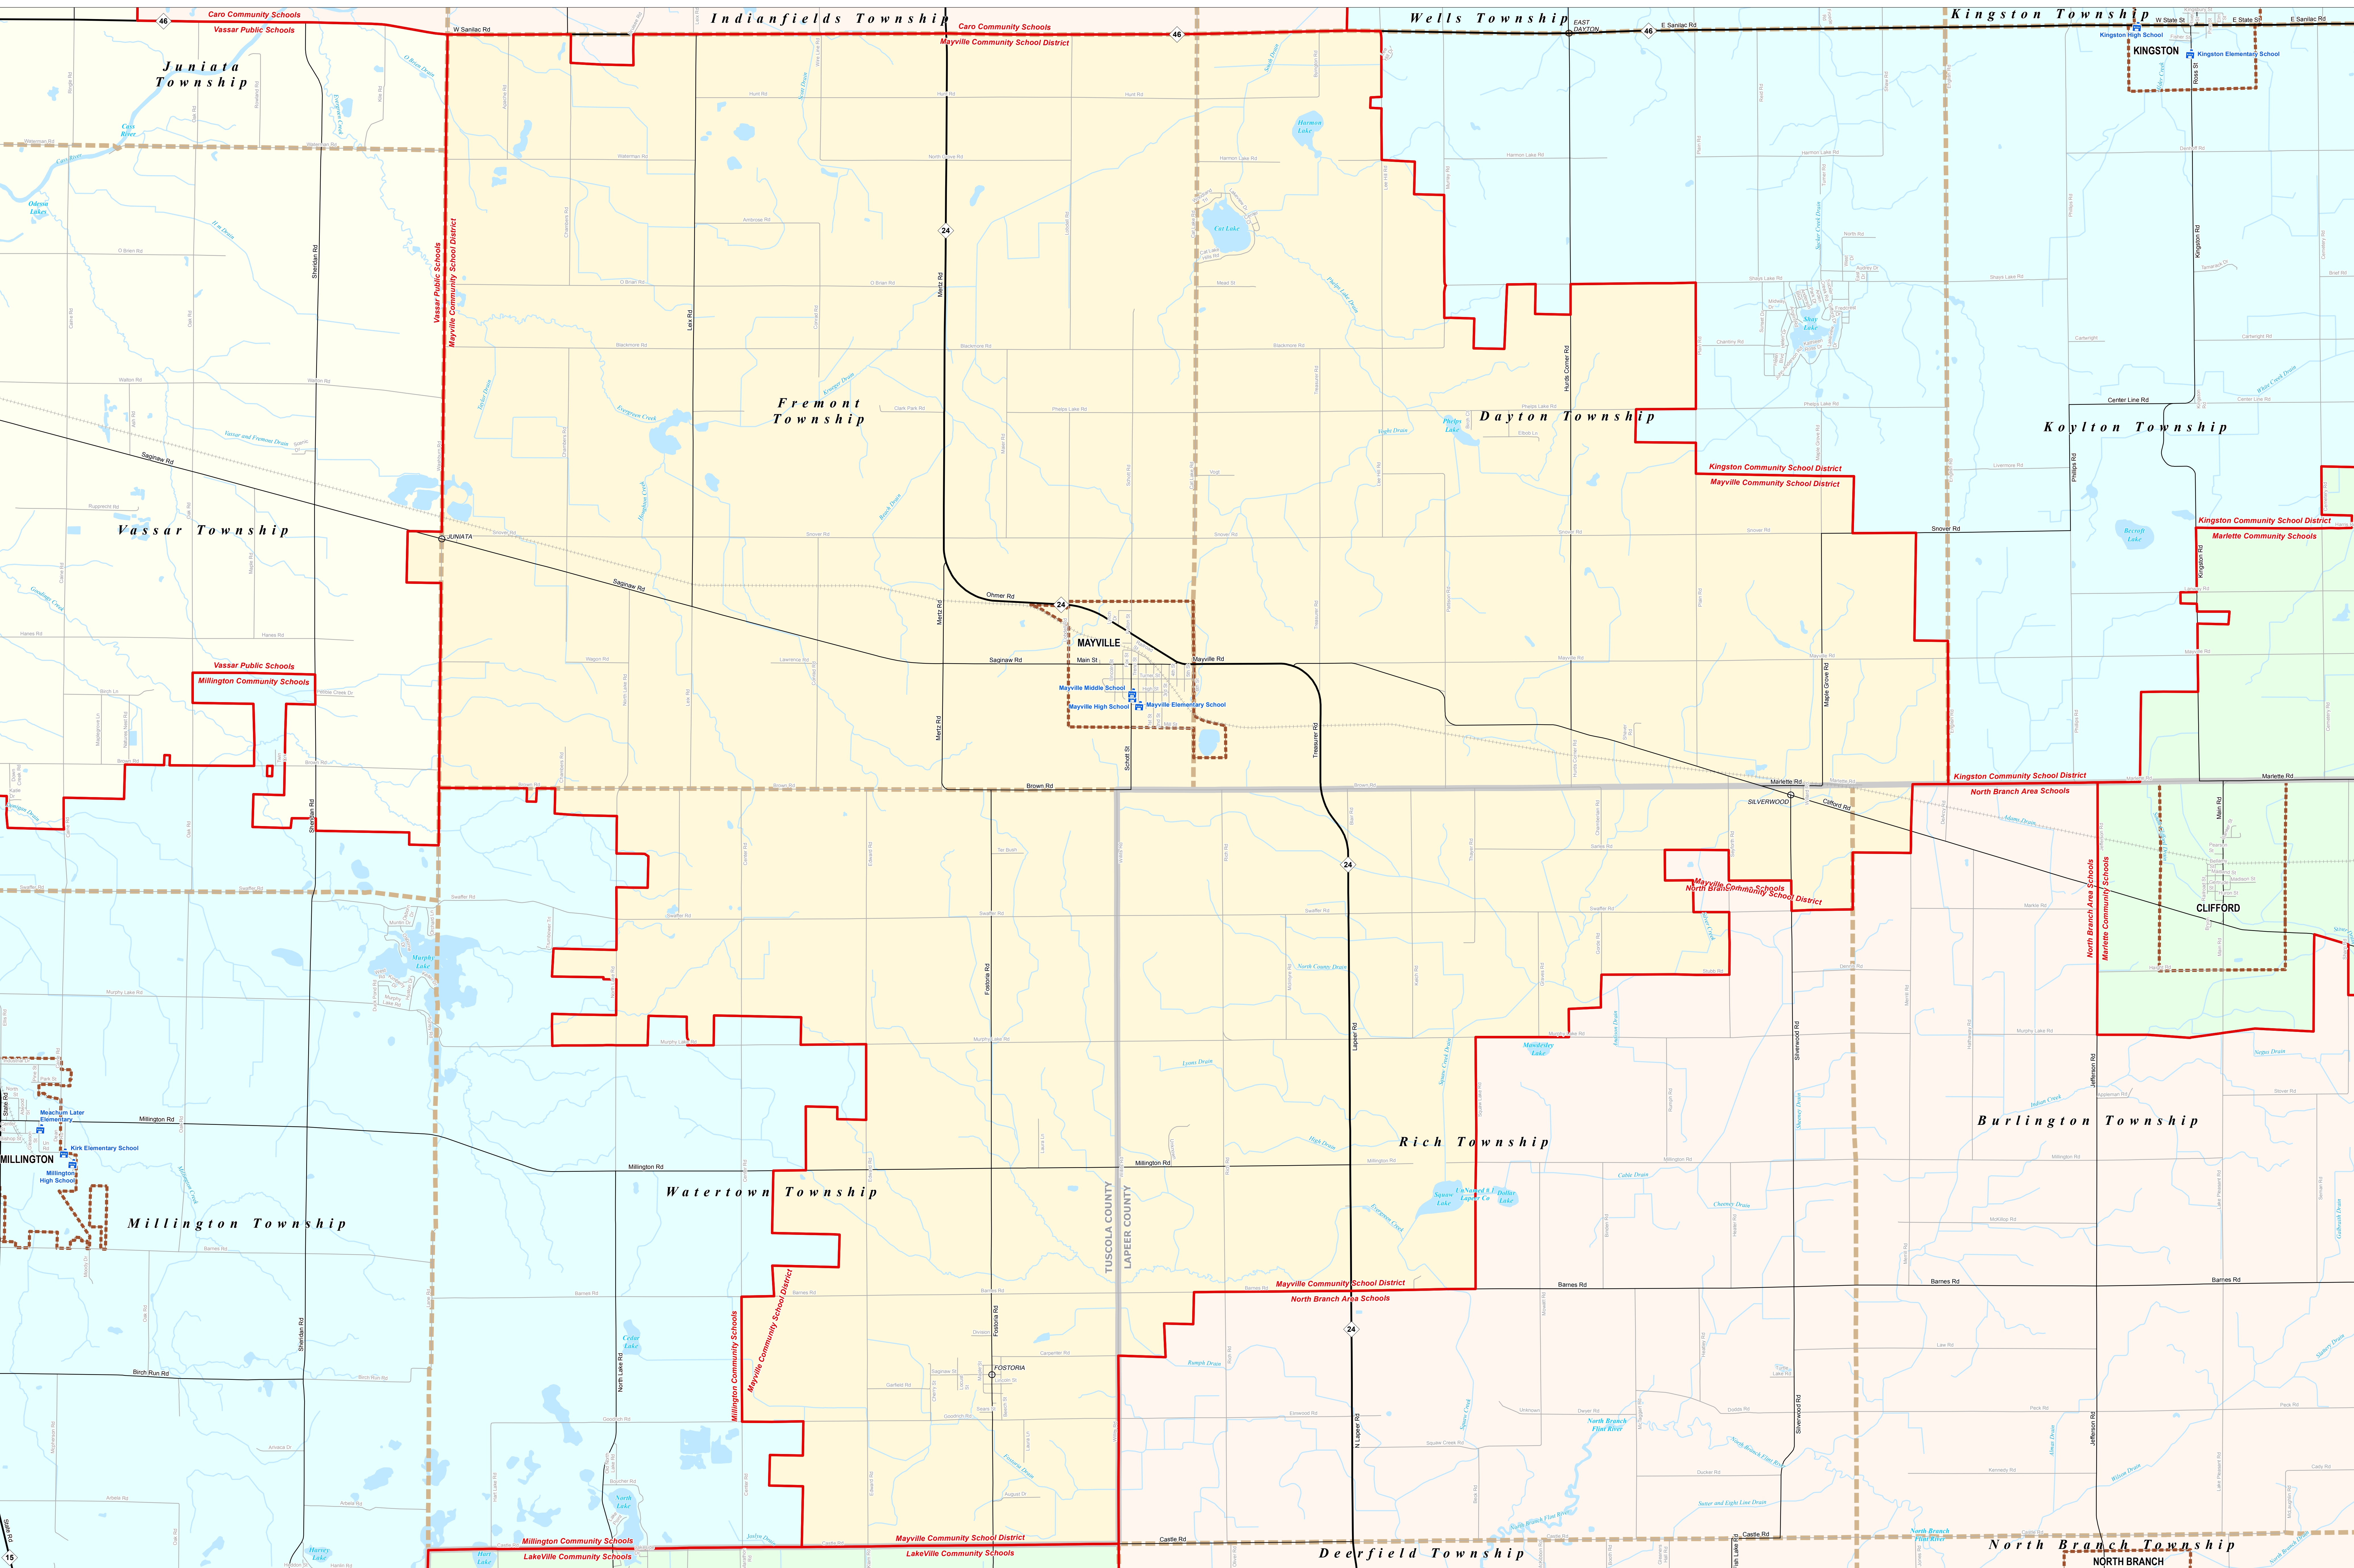

MAYVILLE COMMUNITY SCHOOL DISTRICT

Tuscola ISD

All information presented in this publication is in the public domain and may be reproduced, reprinted, and redistributed as desired.

Legend	
School District	Unincorporated Place
County	School
City	Water Feature
Township	River, Stream, or Drain
Village	Freeway
Census Designated Place	Highway
	Primary Road
	Local Road
	Railroad